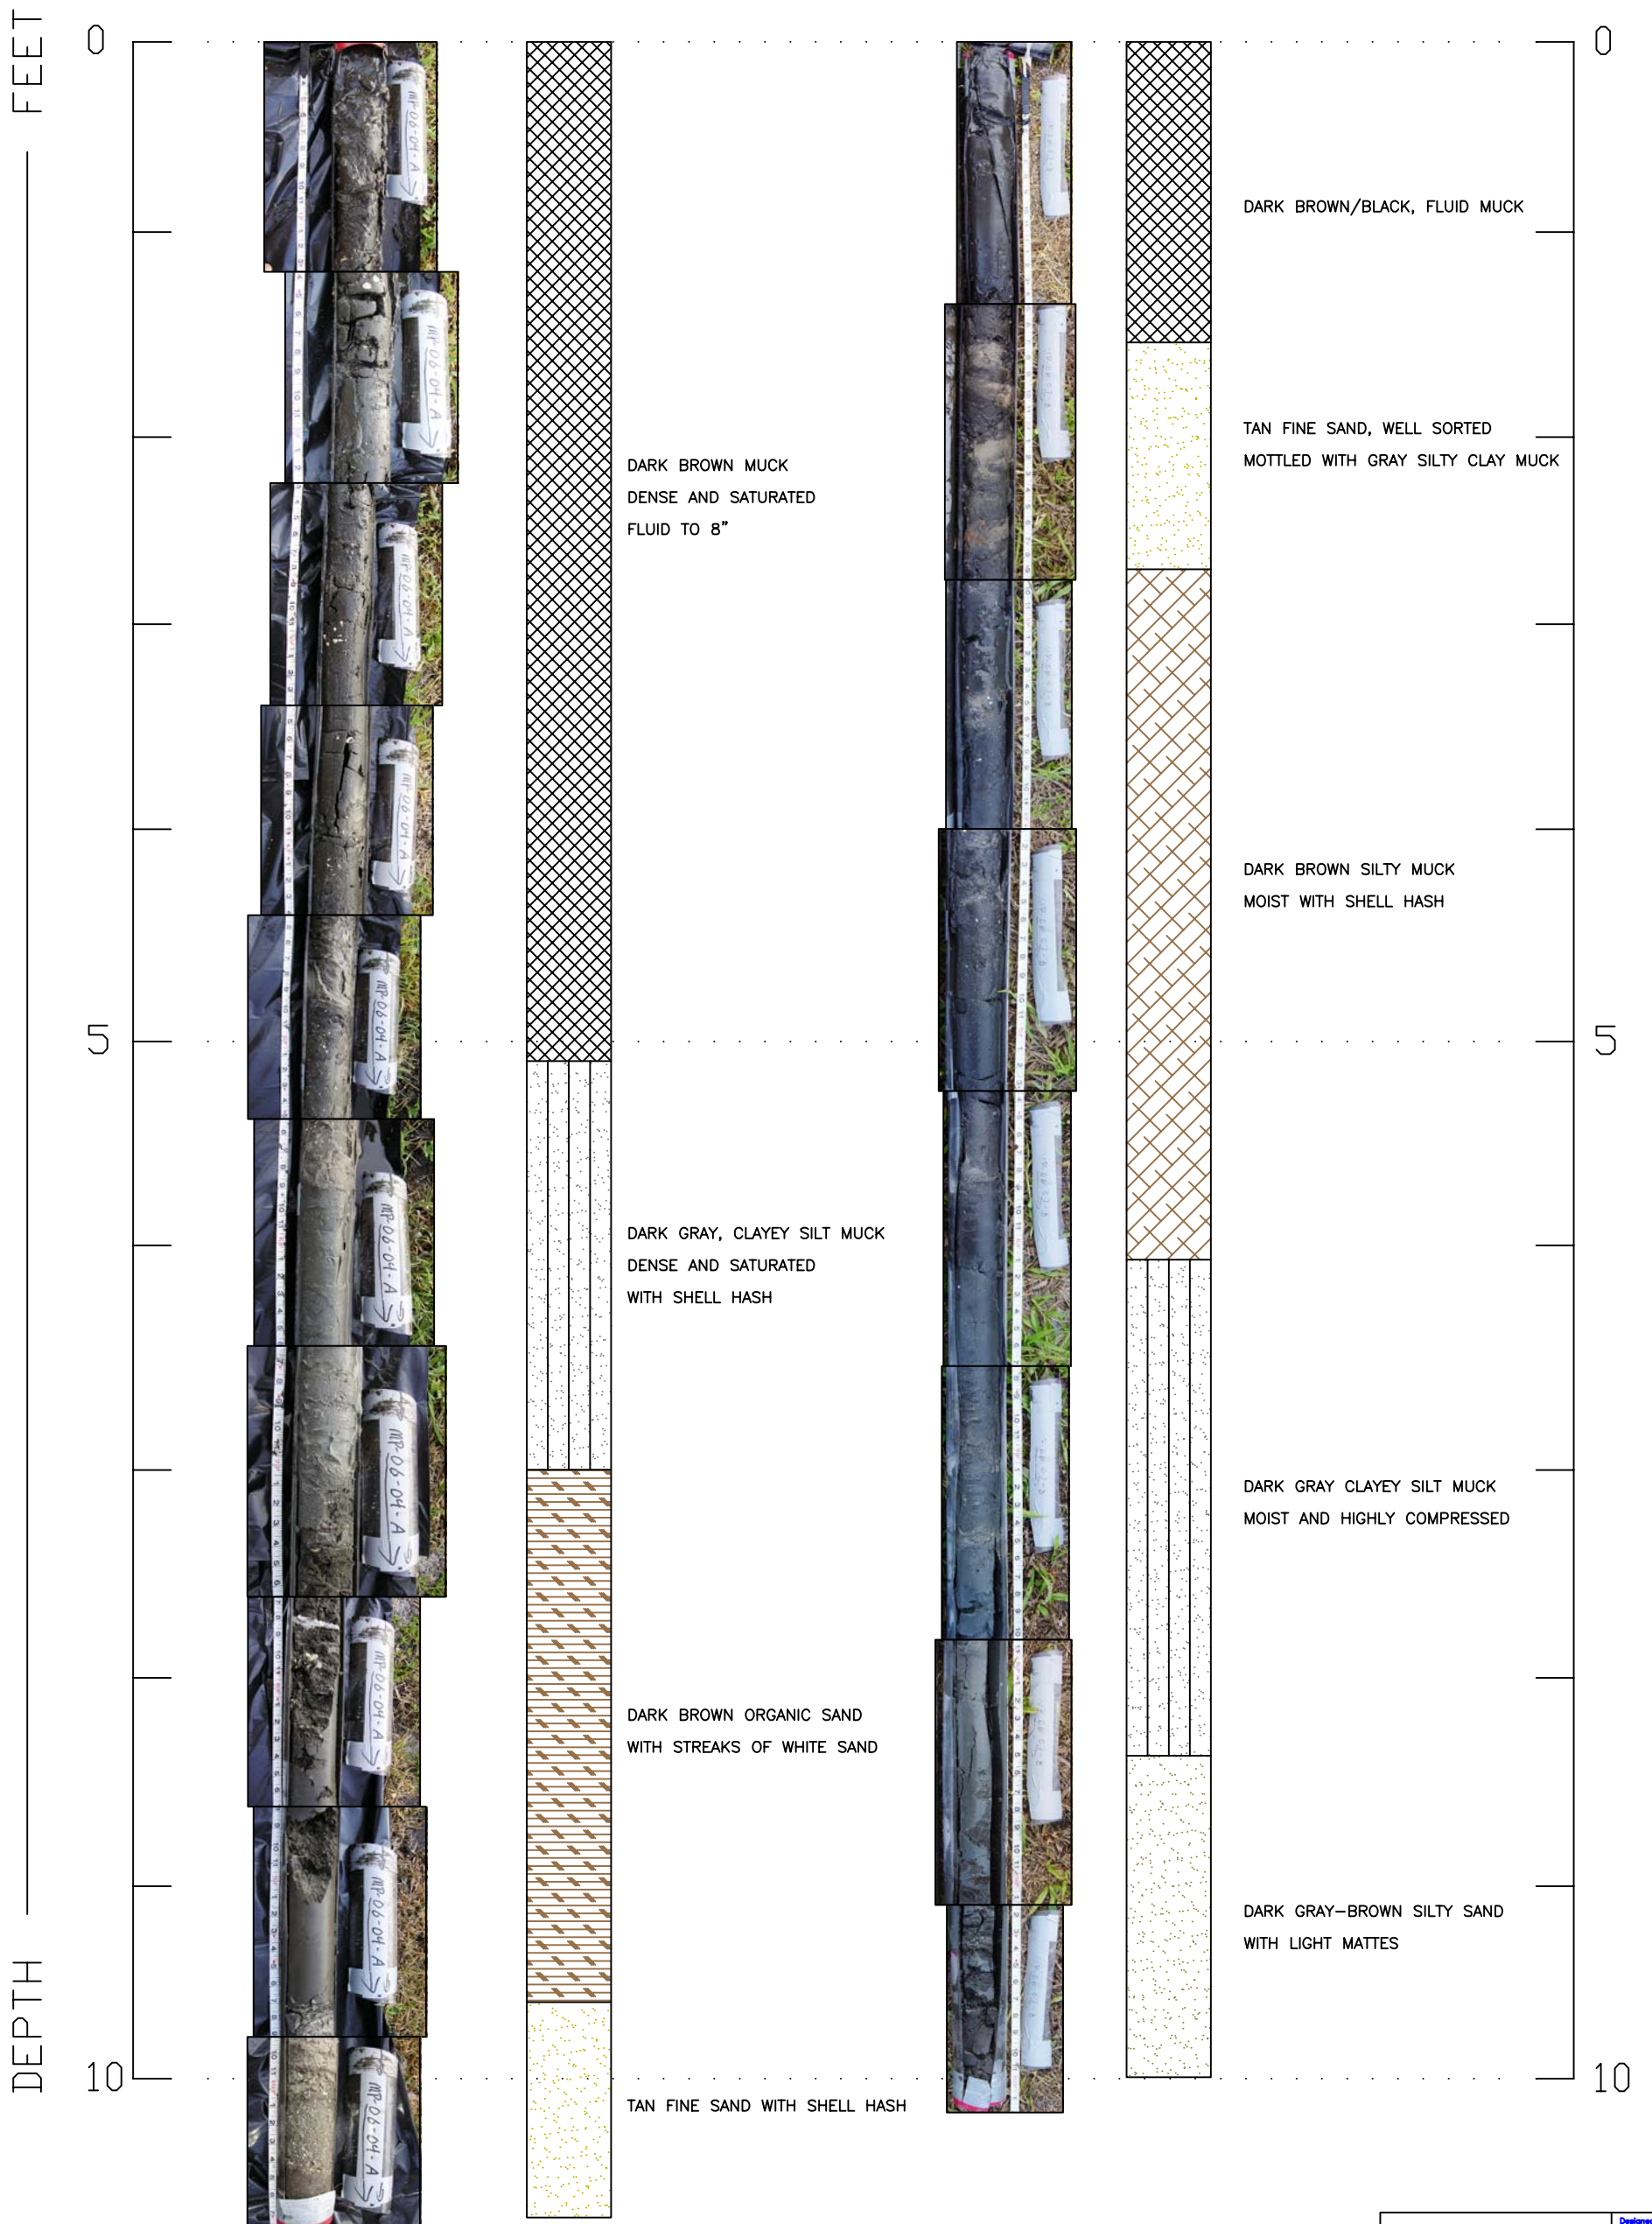

MANATEE POCKET BORING PROFILES

MP-04

MP-05

<p>MANATEE POCKET</p> <p>BORING COMPARISON</p>	Designed by:
	Drawn by:
<p>TETRA TECH EC, INC.</p> <p>1901 SOUTH CONGRESS AVENUE SUITE 270 BOYNTON BEACH, FLORIDA 33426</p>	Checked by:
	Design file no. 3351-BorLog.dwg
	Drawing scale: NTS
	Date: 08-18-08